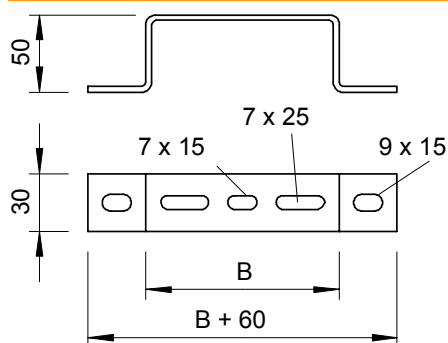

Technical data sheet

Stand-off bracket

Item no. 6015630

Stand-off bracket for cable trays and mesh cable trays.

A4 Stainless steel, rustproof 1.4571
2B Bright, reworked

Master data

Item no.	6015630
Type	DBL 50 100 A4
Description 1	Spacer clamp
Dimension	B100mm
Material	Stainless steel, material no. 1.4571
Material symbol	A4
Surface	Bright, reworked
Surface symbol	2B
Smallest sales unit (VG)	10,00 Piece
Weight	15,50 kg/100 pc.

Technical data

Dimension B	100,00 mm
Dimension H	50,00 mm
Version	Wall/ceiling clamp, trapezoidal profile
Tray fastening	Screw-on
Suitable for cable tray	<input checked="" type="checkbox"/>
Suitable for cable ladder	<input type="checkbox"/>
Suitable for mesh cable tray	<input checked="" type="checkbox"/>