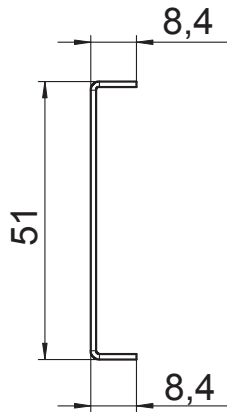

### Master data

Item no.	6279711
Type	GA-TW70
Description 1	Partition
Description 2	for GA 70
Dimension	53x24x2000
Material	Steel
Material symbol	St
Smallest sales unit (VG)	2,00 m
Weight	51,50 kg/100 m

# Technical data sheet

Partition, trunking height 70 mm

Item no. 6279711

## Technical data

Length	2.000,00 mm
Width	110,00 mm
Height	70,00 mm
Dimension a	70,00 mm
Version for	Single
Fastening type	Insertable
Suitable for duct height	70,00
Halogen-free	<input checked="" type="checkbox"/>