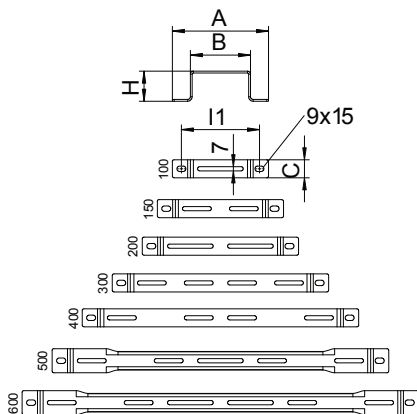

## Stand-off bracket

Item no. 6015614

Stand-off bracket for cable trays and mesh cable trays.

<b>St</b>	Steel
<b>FT</b>	Hot-dip galvanised

### Master data

Item no.	6015614
Type	DBL 50 500 FT
Description 1	Spacer clamp
Dimension	B500mm
Material	Steel
Material symbol	St
Surface	Hot-dip galvanised
Surface to DIN	DIN EN ISO 1461
Surface symbol	FT
Smallest sales unit (VG)	25,00 Piece
Weight	58,90 kg/100 pc.

### Technical data

Dimension B	500,00 mm
Dimension H	50,00 mm
Version	Wall/ceiling clamp, trapezoidal profile
Tray fastening	Screw-on
Suitable for cable tray	<input checked="" type="checkbox"/>
Suitable for cable ladder	<input type="checkbox"/>
Suitable for mesh cable tray	<input checked="" type="checkbox"/>