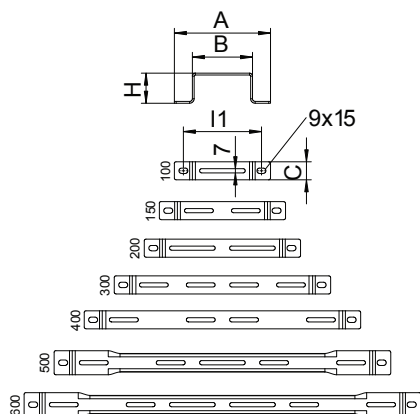

Technical data sheet

Stand-off bracket

Item no. 6015555

Stand-off bracket for cable trays and mesh cable trays.

St	Steel
FS	Strip galvanised

Master data

Item no.	6015555
Type	DBL 50 600 FS
Description 1	Spacer clamp
Dimension	B600mm
Material	Steel
Material symbol	St
Surface	Strip galvanised
Surface to DIN	DIN EN 10346
Surface symbol	FS
Smallest sales unit (VG)	20,00 Piece
Weight	65,80 kg/100 pc.

Technical data

Dimension B	600,00 mm
Dimension H	50,00 mm
Version	Wall/ceiling clamp, trapezoidal profile
Tray fastening	Screw-on
Suitable for cable tray	<input checked="" type="checkbox"/>
Suitable for cable ladder	<input type="checkbox"/>
Suitable for mesh cable tray	<input checked="" type="checkbox"/>

Appr. load:

Technical data sheet

Stand-off bracket

Item no. 6015555

Technical data

Appr. load: