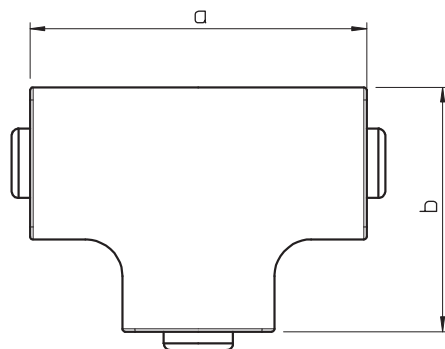

Technical data sheet

T piece hood, for trunking type WDK 25025

Item no. 6161944

T piece hood for changing the direction of the WDK trunking.

PVC Polyvinylchloride

Master data

Item no.	6161944
Type	WDK HT25025CW
Description 1	T piece hood
Dimension	25x25mm
Colour	Cream
RAL number	9001
Material	Polyvinylchloride
Material symbol	PVC
Smallest sales unit (VG)	4,00 Piece
Weight	1,17 kg/100 pc.

Technical data sheet

T piece hood, for trunking type WDK 25025

Item no. 6161944

Technical data

Length	68,00 mm
Width	25,00 mm
Height	25,00 mm
Dimension H	25,00 mm
Dimension a	68,00 mm
Dimension b	48,00 mm
Version for	Hood fitting
Fastening type	Lockable
for duct dimension	25 x 25
Suitable for maintaining electrical function	<input type="checkbox"/>
Halogen-free	<input type="checkbox"/>
Duct depth	25,00 mm
Protective film	<input type="checkbox"/>