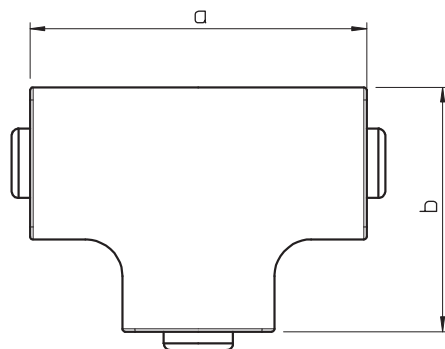

### Master data

Item no.	6161952
Type	WDK HT25040CW
Description 1	T piece hood
Dimension	25x40mm
Colour	Cream
RAL number	9001
Material	Polyvinylchloride
Material symbol	PVC
Smallest sales unit (VG)	4,00 Piece
Weight	1,99 kg/100 pc.

## Technical data

Length	83,00 mm
Width	40,00 mm
Height	25,00 mm
Dimension H	40,00 mm
Dimension a	83,00 mm
Dimension b	63,00 mm
Version for	Hood fitting
Fastening type	Lockable
for duct dimension	25 x 40
Suitable for maintaining electrical function	<input type="checkbox"/>
Halogen-free	<input type="checkbox"/>
Duct depth	25,00 mm
Protective film	<input type="checkbox"/>