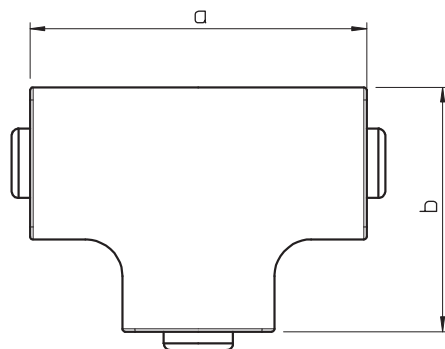

Technical data sheet

T piece hood, for trunking type WDK 30045

Item no. 6182895

T-piece cover for changing the direction of the WDK trunking.

PVC Polyvinylchloride

Master data

Item no.	6182895
Type	WDK HT30045LGR
Description 1	T piece hood
Dimension	30x45mm
Colour	Light grey
RAL number	7035
Material	Polyvinylchloride
Material symbol	PVC
Smallest sales unit (VG)	4,00 Piece
Weight	2,00 kg/100 pc.

Technical data sheet

T piece hood, for trunking type WDK 30045

Item no. 6182895

Technical data

Length	88,00 mm
Width	45,00 mm
Height	30,00 mm
Dimension H	45,00 mm
Dimension a	88,00 mm
Dimension b	68,00 mm
Version for	Hood fitting
Fastening type	Lockable
for duct dimension	30 x 45
Suitable for maintaining electrical function	<input type="checkbox"/>
Halogen-free	<input type="checkbox"/>
Duct depth	30,00 mm
Protective film	<input type="checkbox"/>