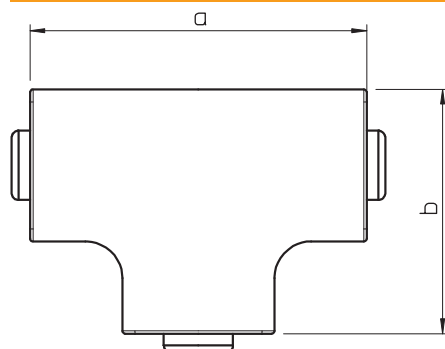

Technical data sheet

T piece hood, for trunking type WDK 25025

Item no. 6182852

T piece hood for changing the direction of the WDK trunking.

PVC Polyvinylchloride

Master data

| | |
|--------------------------|-------------------|
| Item no. | 6182852 |
| Type | WDK HT25025LGR |
| Description 1 | T piece hood |
| Dimension | 25x25mm |
| Colour | Light grey |
| RAL number | 7035 |
| Material | Polyvinylchloride |
| Material symbol | PVC |
| Smallest sales unit (VG) | 4,00 Piece |
| Weight | 1,17 kg/100 pc. |

Technical data sheet

T piece hood, for trunking type WDK 25025

Item no. 6182852

Technical data

| | |
|--|--------------------------|
| Length | 68,00 mm |
| Width | 25,00 mm |
| Height | 25,00 mm |
| Dimension H | 25,00 mm |
| Dimension a | 68,00 mm |
| Dimension b | 48,00 mm |
| Version for | Hood fitting |
| Fastening type | Lockable |
| for duct dimension | 25 x 25 |
| Suitable for maintaining electrical function | <input type="checkbox"/> |
| Halogen-free | <input type="checkbox"/> |
| Duct depth | 25,00 mm |
| Protective film | <input type="checkbox"/> |