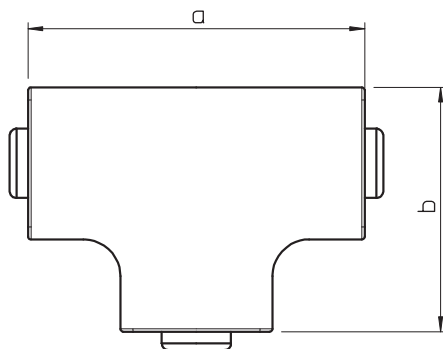

Technical data sheet

T piece hood, for trunking type WDK 25040

Item no. 6158501

T piece hood for changing the direction of the WDK trunking.

PVC Polyvinylchloride

Master data

Item no.	6158501
Type	WDK HT25040GR
Description 1	T piece hood
Dimension	25x40mm
Colour	Stone grey
RAL number	7030
Material	Polyvinylchloride
Material symbol	PVC
Smallest sales unit (VG)	4,00 Piece
Weight	1,99 kg/100 pc.

Technical data sheet

T piece hood, for trunking type WDK 25040

Item no. 6158501

Technical data

Length	83,00 mm
Width	40,00 mm
Height	25,00 mm
Dimension H	40,00 mm
Dimension a	83,00 mm
Dimension b	63,00 mm
Version for	Hood fitting
Fastening type	Lockable
for duct dimension	25 x 40
Suitable for maintaining electrical function	<input type="checkbox"/>
Halogen-free	<input type="checkbox"/>
Duct depth	25,00 mm
Protective film	<input type="checkbox"/>