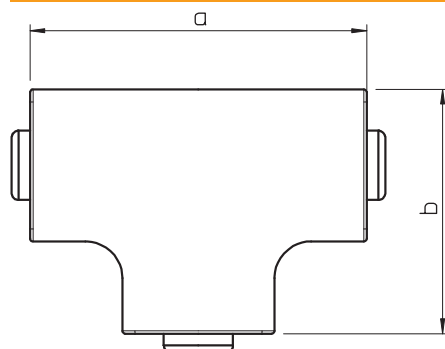

Technical data sheet

T piece hood, for trunking type WDK 25025

Item no. 6158498

T piece hood for changing the direction of the WDK trunking.

PVC Polyvinylchloride

Master data

Item no.	6158498
Type	WDK HT25025GR
Description 1	T piece hood
Dimension	25x25mm
Colour	Stone grey
RAL number	7030
Material	Polyvinylchloride
Material symbol	PVC
Smallest sales unit (VG)	4,00 Piece
Weight	1,17 kg/100 pc.

Technical data sheet

T piece hood, for trunking type WDK 25025

Item no. 6158498

Technical data

Length	68,00 mm
Width	25,00 mm
Height	25,00 mm
Dimension H	25,00 mm
Dimension a	68,00 mm
Dimension b	48,00 mm
Version for	Hood fitting
Fastening type	Lockable
for duct dimension	25 x 25
Suitable for maintaining electrical function	<input type="checkbox"/>
Halogen-free	<input type="checkbox"/>
Duct depth	25,00 mm
Protective film	<input type="checkbox"/>