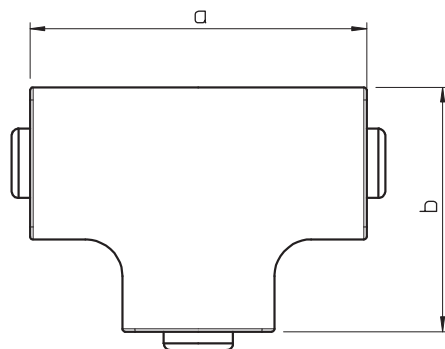

Technical data sheet

T piece hood, for trunking type WDK 30045

Item no. 6158552

T-piece cover for changing the direction of the WDK trunking.

PVC Polyvinylchloride

Master data

Item no.	6158552
Type	WDK HT30045GR
Description 1	T piece hood
Dimension	30x45mm
Colour	Stone grey
RAL number	7030
Material	Polyvinylchloride
Material symbol	PVC
Smallest sales unit (VG)	4,00 Piece
Weight	2,00 kg/100 pc.

Technical data sheet

T piece hood, for trunking type WDK 30045

Item no. 6158552

Technical data

Length	88,00 mm
Width	45,00 mm
Height	30,00 mm
Dimension H	45,00 mm
Dimension a	88,00 mm
Dimension b	68,00 mm
Version for	Hood fitting
Fastening type	Lockable
for duct dimension	30 x 45
Suitable for maintaining electrical function	<input type="checkbox"/>
Halogen-free	<input type="checkbox"/>
Duct depth	30,00 mm
Protective film	<input type="checkbox"/>