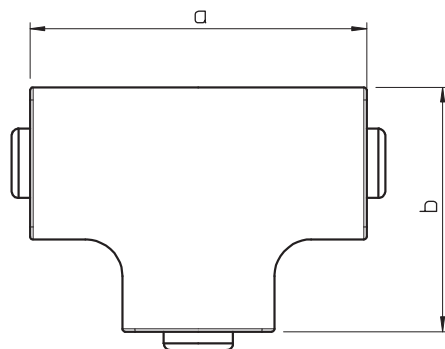

### Master data

Item no.	6158471
Type	WDK HT15040GR
Description 1	T piece hood
Dimension	15x40mm
Colour	Stone grey
RAL number	7030
Material	Polyvinylchloride
Material symbol	PVC
Smallest sales unit (VG)	4,00 Piece
Weight	1,75 kg/100 pc.

## Technical data

Length	83,00 mm
Width	40,00 mm
Height	15,00 mm
Dimension H	40,00 mm
Dimension a	83,00 mm
Dimension b	74,00 mm
Version for	Hood fitting
Fastening type	Lockable
for duct dimension	15 x 40
Suitable for maintaining electrical function	<input type="checkbox"/>
Halogen-free	<input type="checkbox"/>
Duct depth	15,00 mm
Protective film	<input type="checkbox"/>