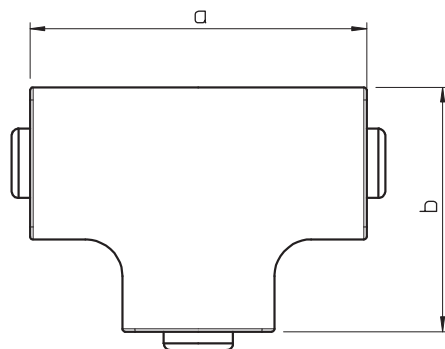

### Master data

Item no.	6158463
Type	WDK HT15030GR
Description 1	T piece hood
Dimension	15x30mm
Colour	Stone grey
RAL number	7030
Material	Polyvinylchloride
Material symbol	PVC
Smallest sales unit (VG)	4,00 Piece
Weight	1,12 kg/100 pc.

## Technical data

Length	73,00 mm
Width	30,00 mm
Height	18,50 mm
Dimension H	30,00 mm
Dimension a	73,00 mm
Dimension b	53,00 mm
Version for	Hood fitting
Fastening type	Lockable
for duct dimension	15 x 30
Suitable for maintaining electrical function	<input type="checkbox"/>
Halogen-free	<input type="checkbox"/>
Duct depth	15,00 mm
Protective film	<input type="checkbox"/>