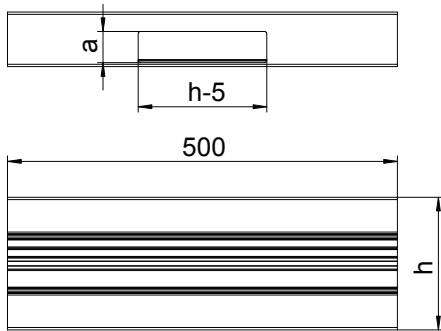

Technical data sheet

T-piece

Item no. 6279160

T piece for branches of Rapid 80 GA aluminium device installation trunking.

Alu Aluminium

Additional product text, instruction | The visible surfaces of the fittings are laminated.

Master data

Item no.	6279160
Type	GA-ST70170RW
Description 1	T piece
Description 2	symmetrical
Dimension	70x170mm
Colour	Pure white
RAL number	9010
Material	Aluminium
Material symbol	Alu
Smallest sales unit (VG)	1,00 Piece
Weight	127,60 kg/100 pc.

Technical data sheet

T-piece

Item no. 6279160

Technical data

Length	2.000,00 mm
Width	170,00 mm
Height	70,00 mm
Number of covers	1,00
Duct connector	<input type="checkbox"/>
Halogen-free	<input checked="" type="checkbox"/>
Cable retaining clip	<input type="checkbox"/>
Cover mounting type	Internal
Mounting perforation in base	<input type="checkbox"/>
Cover width	80 mm
Protective film	<input checked="" type="checkbox"/>
Symmetrical	<input checked="" type="checkbox"/>