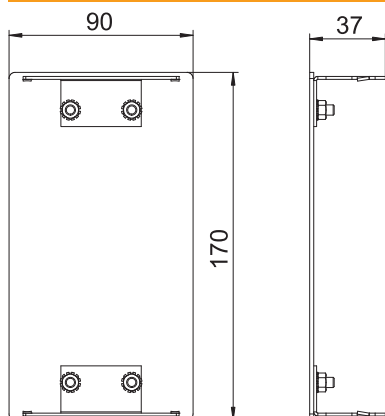

Technical data sheet

End piece, duct height 90 mm

Item no. 6279573

End piece for tidy closure of the Rapid 80 GA device installation trunking in aluminium.

Alu	Aluminium
EL	Anodised

Master data

Item no.	6279573
Type	GA-E90170EL
Description 1	End piece
Dimension	90x170mm
Material	Aluminium
Material symbol	Alu
Surface	Anodised
Surface symbol	EL
Smallest sales unit (VG)	1,00 Piece
Weight	16,90 kg/100 pc.

Technical data sheet

End piece, duct height 90 mm

Item no. 6279573

Technical data

Length	37,00 mm
Width	170,00 mm
Height	90,00 mm
Dimension a	70,00 mm
Dimension h	110,00 mm
Version for	Symmetrical
Fastening type	Lockable
Suitable for	Left/right
Halogen-free	<input checked="" type="checkbox"/>
Cut lamination	<input type="checkbox"/>
Protective film	<input checked="" type="checkbox"/>