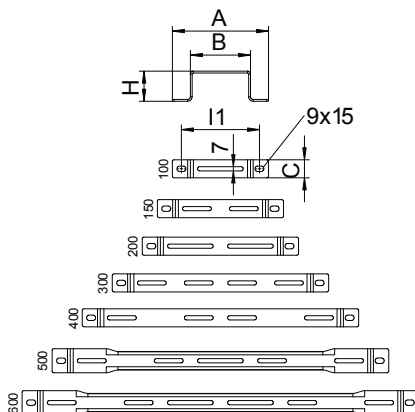

Technical data sheet

Stand-off bracket

Item no. 6015565

Stand-off bracket for cable trays and mesh cable trays.

St	Steel
FT	Hot-dip galvanised

Master data

Item no.	6015565
Type	DBL 50 100 FT
Description 1	Spacer clamp
Dimension	B100mm
Material	Steel
Material symbol	St
Surface	Hot-dip galvanised
Surface to DIN	DIN EN ISO 1461
Surface symbol	FT
Smallest sales unit (VG)	20,00 Piece
Weight	16,00 kg/100 pc.

Technical data

Dimension B	100,00 mm
Dimension H	50,00 mm
Version	Wall/ceiling clamp, trapezoidal profile
Tray fastening	Screw-on
Suitable for cable tray	<input checked="" type="checkbox"/>
Suitable for cable ladder	<input type="checkbox"/>
Suitable for mesh cable tray	<input checked="" type="checkbox"/>

Appr. load:

Technical data sheet

Stand-off bracket

Item no. 6015565

Technical data

Appr. load: