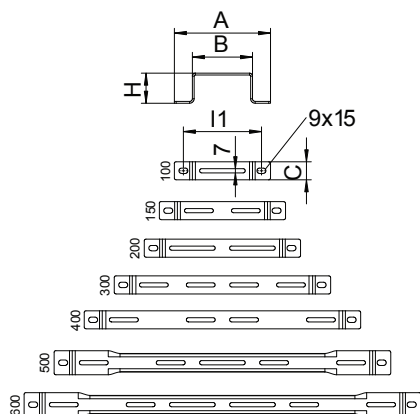

## Stand-off bracket

Item no. 6015573

Stand-off bracket for cable trays and mesh cable trays.

<b>St</b>	Steel
<b>FT</b>	Hot-dip galvanised

### Master data

Item no.	6015573
Type	DBL 50 150 FT
Description 1	Spacer clamp
Dimension	B150mm
Material	Steel
Material symbol	St
Surface	Hot-dip galvanised
Surface to DIN	DIN EN ISO 1461
Surface symbol	FT
Smallest sales unit (VG)	20,00 Piece
Weight	19,40 kg/100 pc.

### Technical data

Dimension B	150,00 mm
Dimension H	50,00 mm
Version	Wall/ceiling clamp, trapezoidal profile
Tray fastening	Screw-on
Suitable for cable tray	<input checked="" type="checkbox"/>
Suitable for cable ladder	<input type="checkbox"/>
Suitable for mesh cable tray	<input checked="" type="checkbox"/>