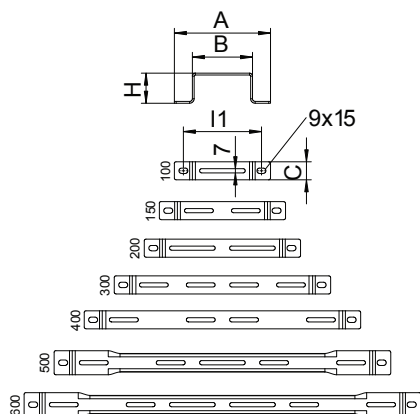

## Stand-off bracket

Item no. 6015581

Stand-off bracket for cable trays and mesh cable trays.

<b>St</b>	Steel
<b>FT</b>	Hot-dip galvanised

### Master data

Item no.	6015581
Type	DBL 50 200 FT
Description 1	Spacer clamp
Dimension	B200mm
Material	Steel
Material symbol	St
Surface	Hot-dip galvanised
Surface to DIN	DIN EN ISO 1461
Surface symbol	FT
Smallest sales unit (VG)	20,00 Piece
Weight	22,00 kg/100 pc.

### Technical data

Dimension B	200,00 mm
Dimension H	50,00 mm
Version	Wall/ceiling clamp, trapezoidal profile
Tray fastening	Screw-on
Suitable for cable tray	<input checked="" type="checkbox"/>
Suitable for cable ladder	<input type="checkbox"/>
Suitable for mesh cable tray	<input checked="" type="checkbox"/>