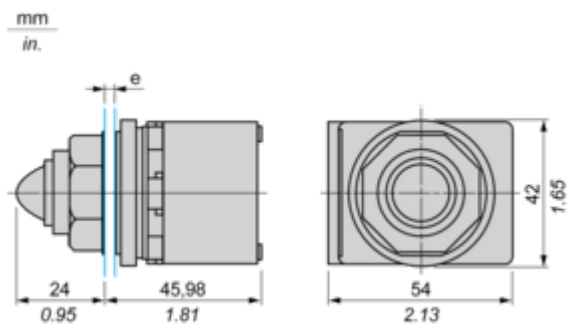

## Dimensions Drawings

### Dimensions

---

e panel thickness: 1 to 6 mm / 0.04 to 0.24 in.

Offer Marketing Illustration

Product benefits / Features

---

**Features**  
Harmony 9001K

- 