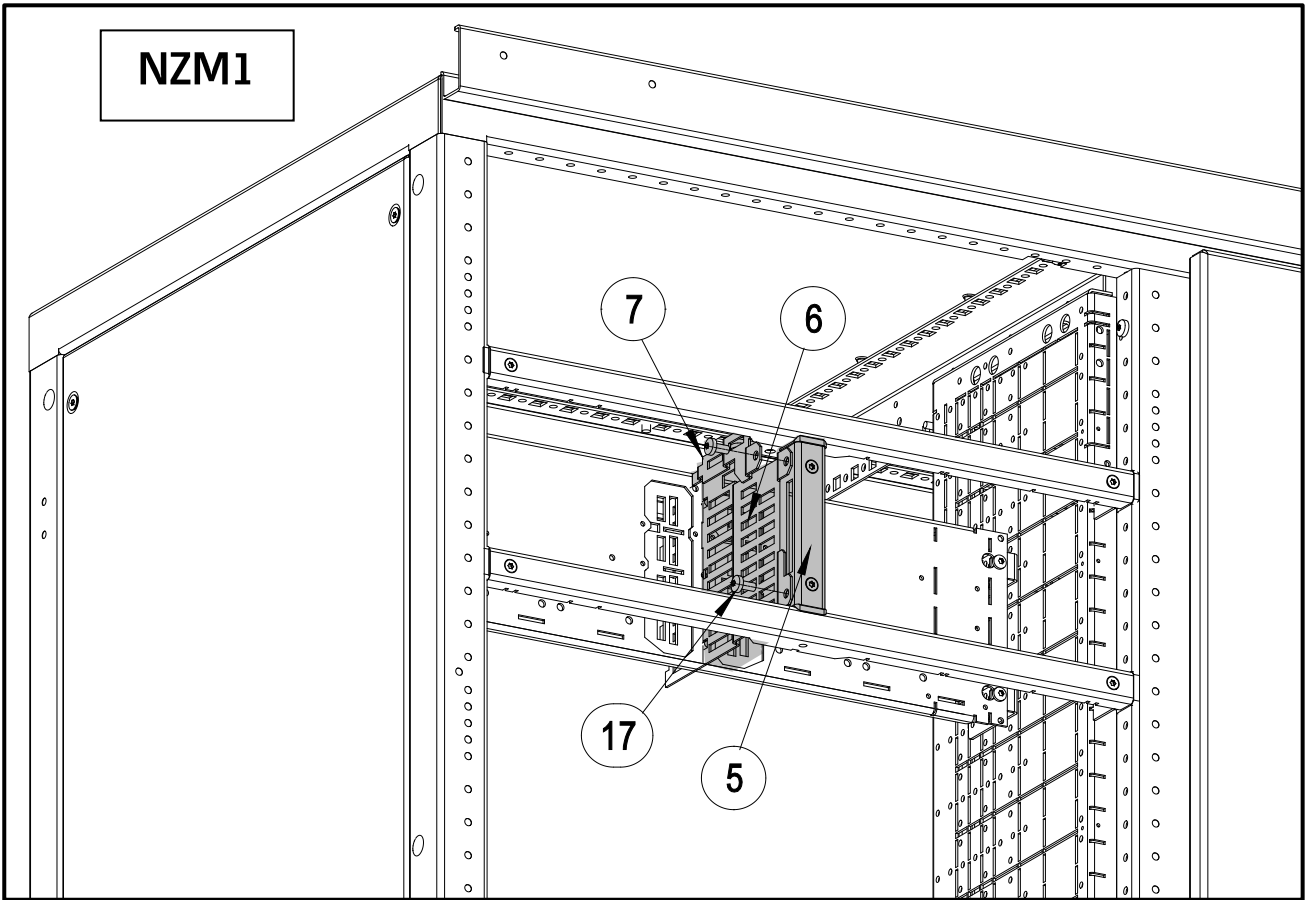

IL-XSDMxxBF

170940165

Mount Middle Partition Plate (only for double doors)

Montiere Mittlere Trennpatte (nur bei Doppel-Türen)