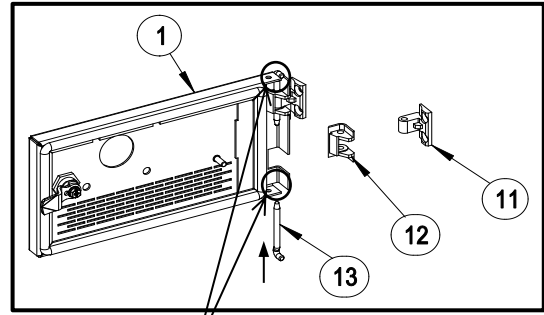

IL-XSDMxxBF

170940165

Mount Doors | Montiere Türen