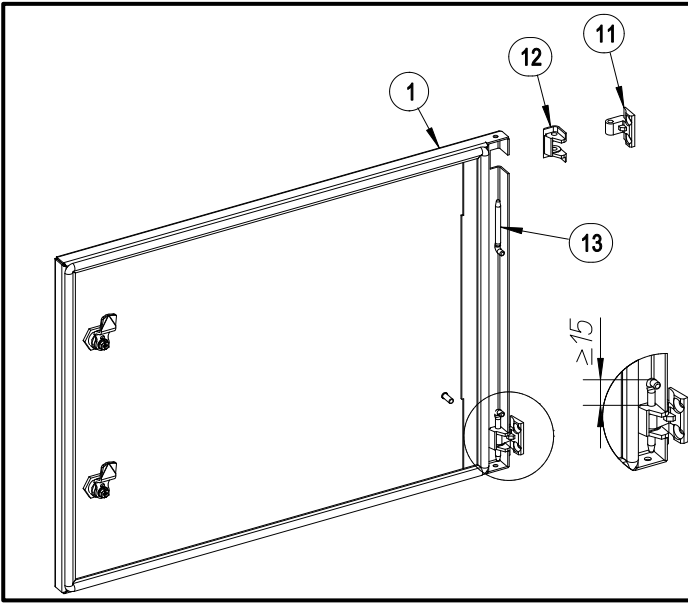

IL-XSDMxxBF

170940165

Mount Doors | Montiere Türen