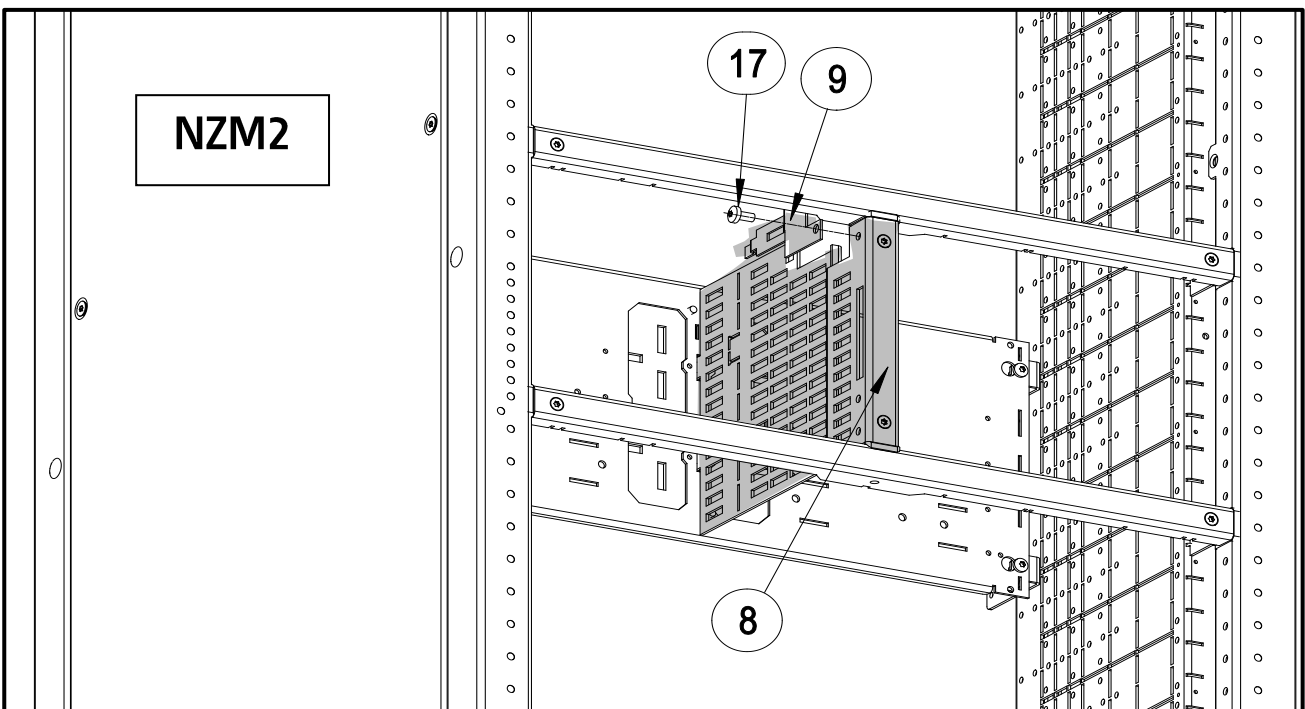

IL-XSDMxxBF

170940165

Mount Middle Partition Plate (only for double doors)

Montiere Mittlere Trennpatte (nur bei Doppel-Türen)