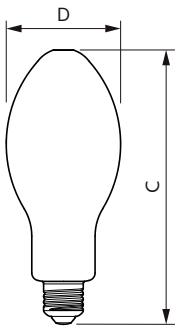

Material Nr. (12NC) 929002349802

Net Weight (Piece) 0.130 kg

Dimensional drawing

Tforce 13.5W 2000lm 4000K E27 ND

Product	D	C
TForce Core LED HPL 13W E27 840 FR	75 mm	180 mm

Photometric data

LEDTForce 13W ED75 E27 840