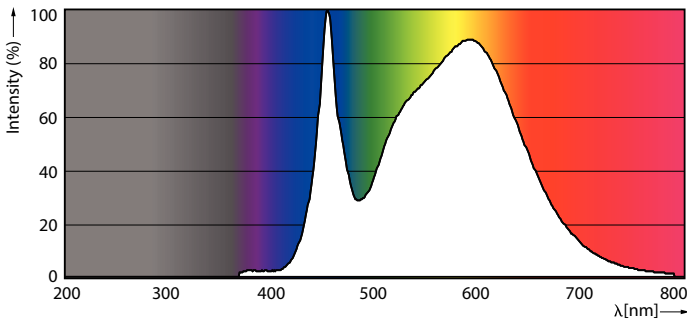

Photometric data

LEDTForce 13W ED75 E27 840

LEDTForce 13W ED75 E27 840