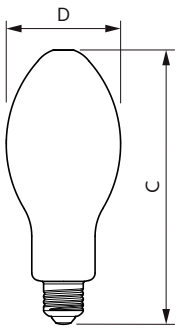

Product Data

Full product code	871869975029900
-------------------	-----------------

Order product name	TForce Core LED HPL 18W E27 830 FR
EAN/UPC - Product	8718699750299
Order code	929002349902
Numerator - Quantity Per Pack	1
Numerator - Packs per outer box	6
Material Nr. (12NC)	929002349902
Net Weight (Piece)	0.130 kg

Dimensional drawing

TForce 20W 3000lm 3000K E27 ND

Product	D	C
TForce Core LED HPL 18W E27 830 FR	75 mm	180 mm

Photometric data

LEDTForce 18W ED75 E27 830

LEDTForce 18W ED75 E27 830

Trueforce CorePro LED HPL