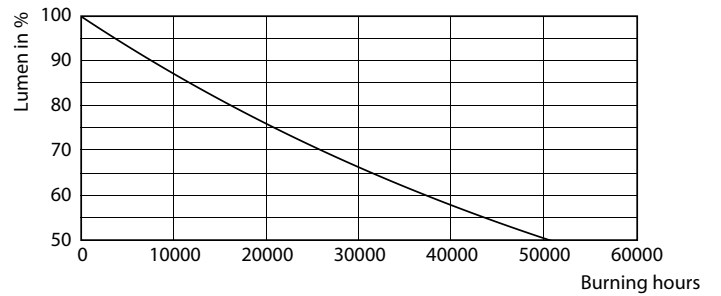

Product data

General Information	
Cap-Base	E27 [E27]
EU RoHS compliant	Yes
Nominal Lifetime (Nom)	25000 h
Switching Cycle	15000X
Technical Type	18-80W
Light Technical	
Color Code	830 [CCT of 3000K]
Beam Angle (Nom)	300 °
Luminous Flux (Nom)	3000 lm
Luminous Flux (Rated) (Nom)	3000 lm
Color Designation	White (WH)
Correlated Color Temperature (Nom)	3000 K
Luminous Efficacy (rated) (Nom)	166.00 lm/W
Color Consistency	<6
Color Rendering Index (Nom)	80

Photometric data

LEDForce ED75 E27

Lifetime

LEDspots LED 25K

LEDspots LMP 25K