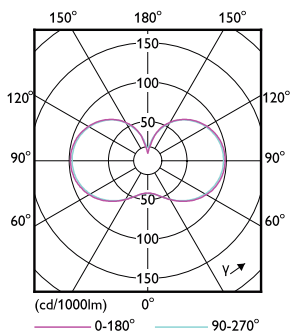

Photometric data

LEDTForce ED75 E27

LEDTForce 18W ED75 E27 840