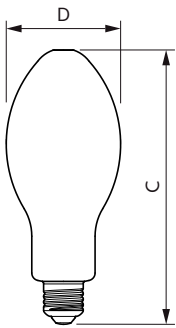

## Dimensional drawing

TForce 20W 3000lm 4000K E27 ND

Product	D	C
TForce Core LED HPL 18W E27 840 FR	75 mm	180 mm