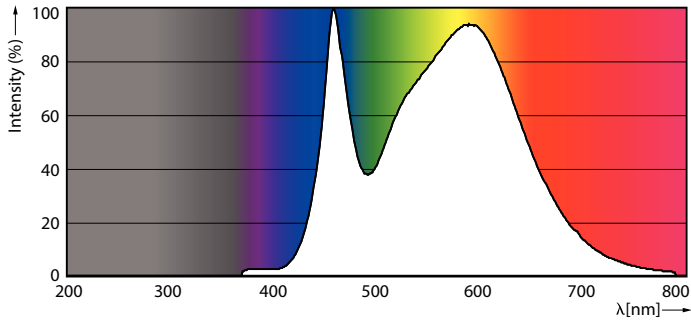

Trueforce CorePro LED HPL

Photometric data

LEDForce 18W ED75 E27 840