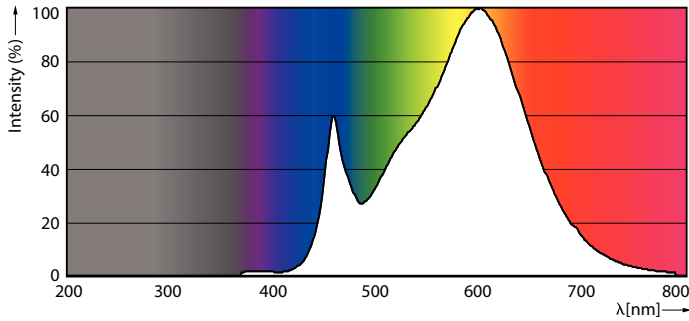

Product data

General Information		LLMF At End Of Nominal Lifetime (Nom)	
Cap-Base	E27 [E27]		0.7 %
EU RoHS compliant	Yes	Operating and Electrical	
Nominal Lifetime (Nom)	25000 h	Input Frequency	50 to 60 Hz
Switching Cycle	15000X	Power (Nom)	26 W
Technical Type	26-125W	Lamp Current (Nom)	145 mA
Light Technical		Wattage Equivalent	125 W
Color Code	830 [CCT of 3000K]	Starting Time (Nom)	0.5 s
Beam Angle (Nom)	300 °	Warm Up Time to 60% Light (Nom)	0.5 s
Luminous Flux (Nom)	4000 lm	Power Factor (Nom)	0.9
Luminous Flux (Rated) (Nom)	4000 lm	Voltage (Nom)	220-240 V
Color Designation	White (WH)	Temperature	
Correlated Color Temperature (Nom)	3000 K	T-Case Maximum (Nom)	74 °C
Luminous Efficacy (rated) (Nom)	153.00 lm/W		
Color Consistency	<6		
Color Rendering Index (Nom)	80		

Dimensional drawing

TForce 30W 4000lm 3000K E27 ND

Product	D	C
TForce Core LED HPL 26W E27 830 FR	90 mm	245 mm

Photometric data

LEDTForce 26W ED90 E27 830

LEDTForce ED90 E27

Trueforce CorePro LED HPL

Photometric data