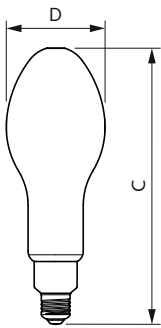

Product data

General Information		LLMF At End Of Nominal Lifetime (Nom)	
Cap-Base	E27 [E27]		0.7 %
EU RoHS compliant	Yes	Operating and Electrical	
Nominal Lifetime (Nom)	25000 h	Input Frequency	50 to 60 Hz
Switching Cycle	15000X	Power (Nom)	26 W
Technical Type	26-125W	Lamp Current (Nom)	145 mA
Light Technical		Wattage Equivalent	125 W
Color Code	830 [CCT of 3000K]	Starting Time (Nom)	0.5 s
Beam Angle (Nom)	300 °	Warm Up Time to 60% Light (Nom)	0.5 s
Luminous Flux (Nom)	4000 lm	Power Factor (Nom)	0.9
Luminous Flux (Rated) (Nom)	4000 lm	Voltage (Nom)	220-240 V
Color Designation	White (WH)	Temperature	
Correlated Color Temperature (Nom)	3000 K	T-Case Maximum (Nom)	74 °C
Luminous Efficacy (rated) (Nom)	153.00 lm/W		
Color Consistency	<6		
Color Rendering Index (Nom)	80		

Product Data

Full product code	871869975033600
-------------------	-----------------

Order product name	TForce Core LED HPL 26W E27 830 FR
EAN/UPC - Product	8718699750336
Order code	929002350102
Numerator - Quantity Per Pack	1
Numerator - Packs per outer box	6
Material Nr. (12NC)	929002350102
Net Weight (Piece)	0.210 kg

Dimensional drawing

TForce 30W 4000lm 3000K E27 ND

Product	D	C
TForce Core LED HPL 26W E27 830 FR	90 mm	245 mm

Photometric data

LEDTForce 26W ED90 E27 830

LEDTForce ED90 E27

Trueforce CorePro LED HPL

Photometric data