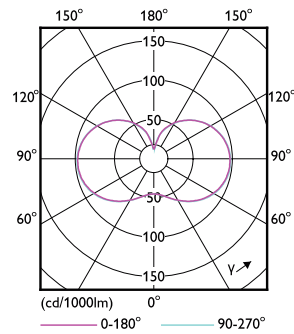

Product data

General Information		LLMF At End Of Nominal Lifetime (Nom)	
Cap-Base	E27 [E27]		0.7 %
EU RoHS compliant	Yes	Operating and Electrical	
Nominal Lifetime (Nom)	25000 h	Input Frequency	50 to 60 Hz
Switching Cycle	15000X	Power (Nom)	26 W
Technical Type	26-125W	Lamp Current (Nom)	145 mA
Light Technical		Wattage Equivalent	125 W
Color Code	830 [CCT of 3000K]	Starting Time (Nom)	0.5 s
Beam Angle (Nom)	300 °	Warm Up Time to 60% Light (Nom)	0.5 s
Luminous Flux (Nom)	4000 lm	Power Factor (Nom)	0.9
Luminous Flux (Rated) (Nom)	4000 lm	Voltage (Nom)	220-240 V
Color Designation	White (WH)	Temperature	
Correlated Color Temperature (Nom)	3000 K	T-Case Maximum (Nom)	74 °C
Luminous Efficacy (rated) (Nom)	153.00 lm/W		
Color Consistency	<6		
Color Rendering Index (Nom)	80		

Product Data

Full product code	871869975033600
-------------------	-----------------

Order product name	TForce Core LED HPL 26W E27 830 FR
EAN/UPC - Product	8718699750336
Order code	929002350102
Numerator - Quantity Per Pack	1
Numerator - Packs per outer box	6
Material Nr. (12NC)	929002350102
Net Weight (Piece)	0.210 kg

Dimensional drawing

TForce 30W 4000lm 3000K E27 ND

Product	D	C
TForce Core LED HPL 26W E27 830 FR	90 mm	245 mm

Photometric data

LEDTForce 26W ED90 E27 830

LEDTForce ED90 E27

Trueforce CorePro LED HPL

Photometric data