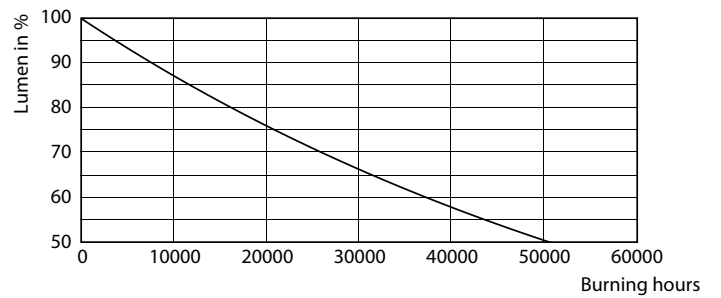

LEDspots LED 25K