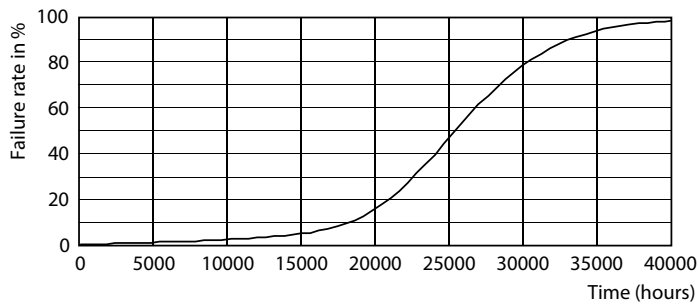

Trueforce CorePro LED HPL

Photometric data

LEDForce 26W ED90 E27 840

Lifetime