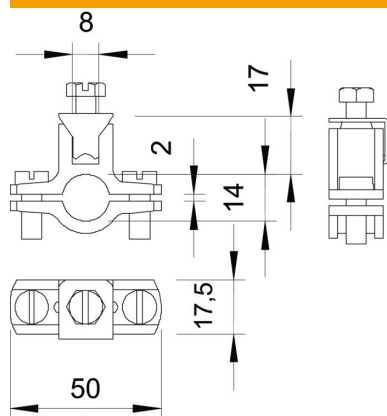

## Earthing strap, type 950

Item number: 5050057

- For pipes  $\varnothing$  1/4"-2"
  - Connection options: conductors to 35 mm<sup>2</sup> or round conductors to  $\varnothing$  6 mm
  - With captive pressure strip, 2 cylinder screws M6 x 16 and 1 hex-head screw M6 x 16
- from galvanised steel, top and bottom part of clip from die-cast zinc

### Master data

|                     |                            |
|---------------------|----------------------------|
| Item number         | 5050057                    |
| Type                | 950 Z 3/8                  |
| Description 1       | Earthing clamp             |
| Description 2       | for round cable            |
| Manufacturer        | OBO                        |
| Dimension           | 3/8"                       |
| Material            | Die-cast zinc              |
| Surface             | Electrogalvanised          |
| Surface standard    | EN ISO 19598 / EN ISO 4042 |
| Smallest sales unit | 10                         |
| Unit of quantity    | Units                      |
| Weight              | 6,02 kg                    |
| Weight unit         | kg/100 pairs               |

### Dimensions

|             |         |
|-------------|---------|
| Dimension A | 50 mm   |
| Dimension D | 17,5 mm |
| Dimension X | 2 mm    |

### Technical specifications

|  |                    |
|--|--------------------|
| Number of conductors                         | 1                  |
| Cross-section of cable to be connected, max. | 35 mm <sup>2</sup> |
| Cross-section of cable to be connected, min. | 0 mm <sup>2</sup>  |
| Clamping range D                             | 3/8                |
| Clamping range D, max.                       | 17,5 mm            |
| Clamping range D, min.                       | 15,5 mm            |