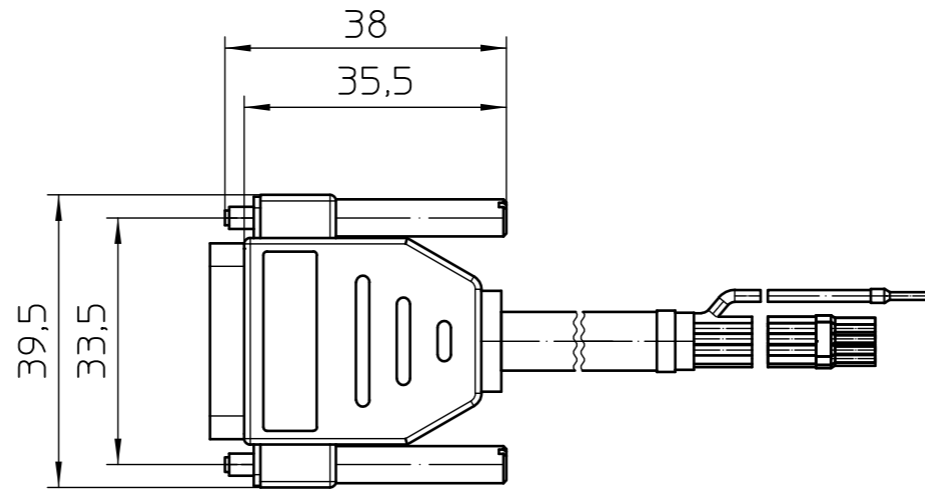

General Information
 - Simplified representation
 - Document excluded from change process
 - Linear dimensions [mm]

DIN A3 	document-No. / RI 01292374 / 00	date 26.11.2021	scale 1:1
	ident.-No. 2926496	document-type	
description CABLE-D-15SUB/M/OE/0,25/S/6,0M			
page 1	of 1		