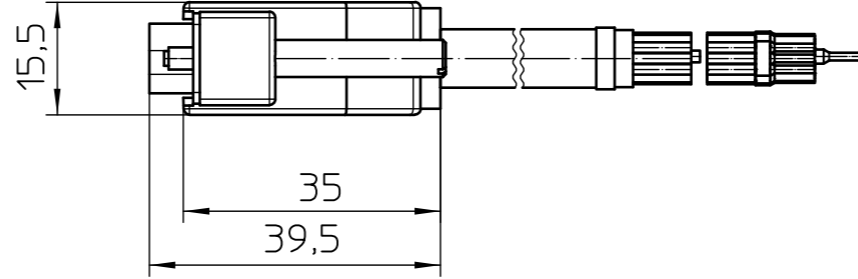

General Information
 - Simplified representation
 - Document excluded from change process
 - Linear dimensions [mm]

DIN A3 	document-No. / RI 01292374 / 00	date 26.11.2021	scale 1:1
	ident.-No. 2926496	document-type	
description CABLE-D-15SUB/M/OE/0,25/S/6,0M			
page 1	of 1		