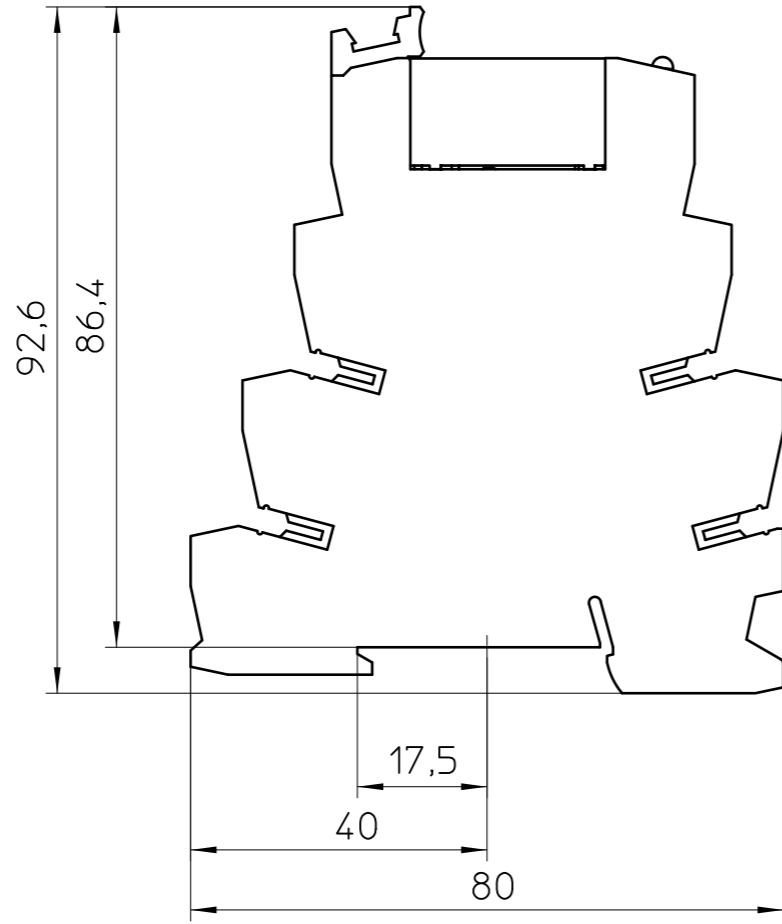

General Information

- Simplified representation
- Document excluded from change process
- Linear dimensions [mm]

	document-No. / RI	date	scale
	01102078 / 03	02.06.2021	1:1
	ident.-No.	document-type	
	2967840	TECDCOC 2D_Productdrawing	
page 1	of 1	description	
		PLC-OSC- 24DC/230AC/ 1	