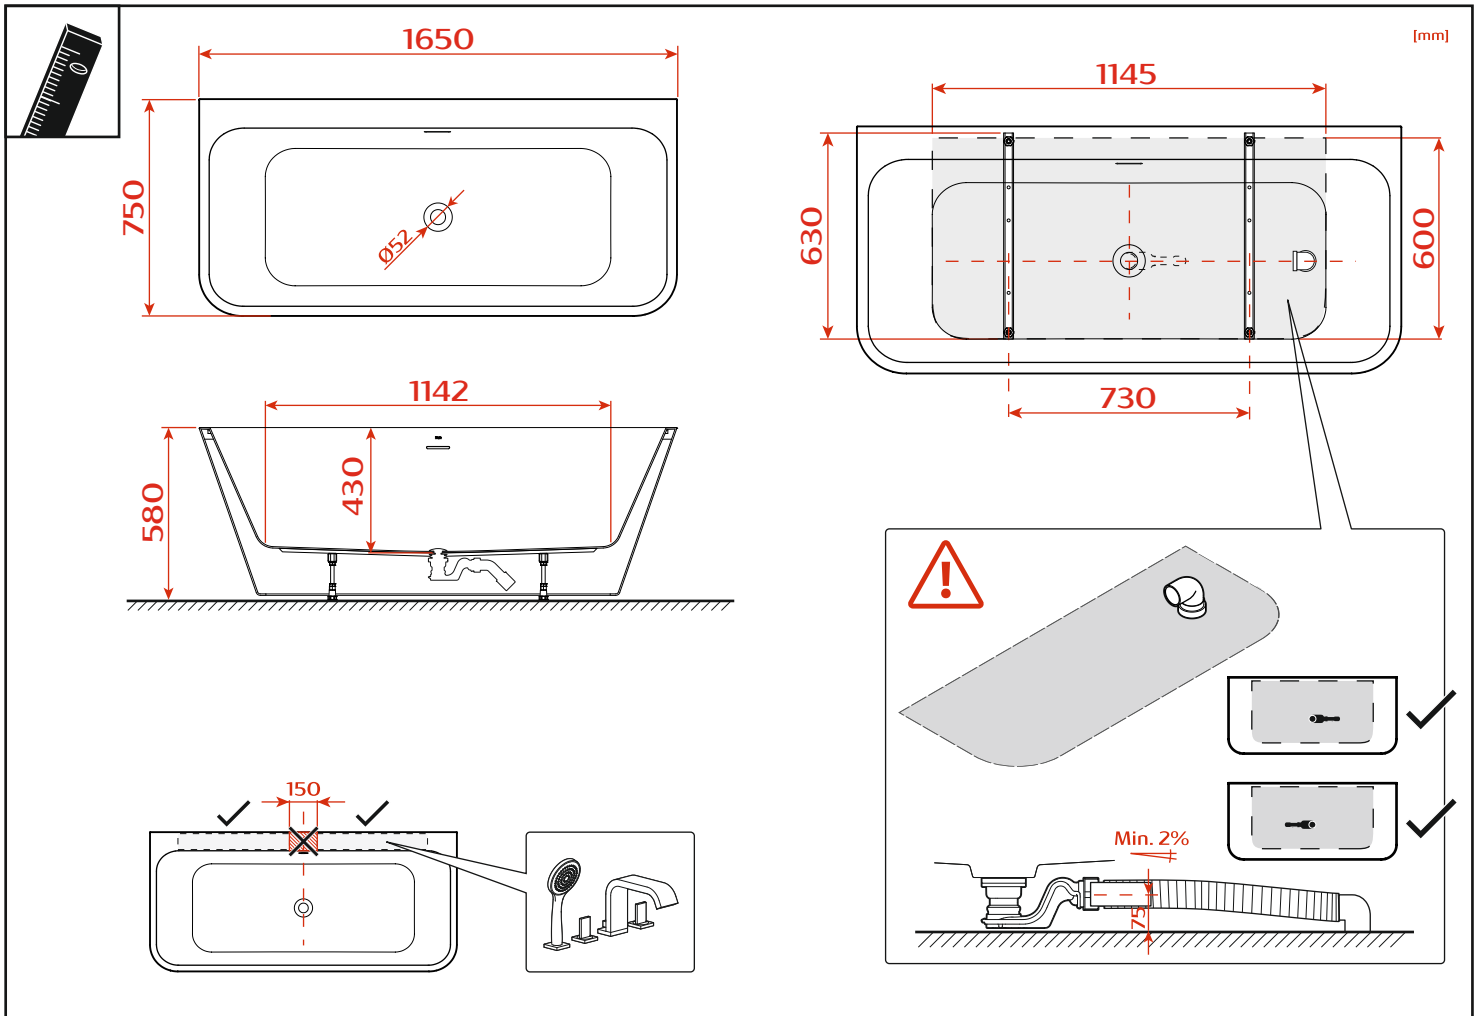

Roca

SAL BACK TO WALL

47,5

1

No incluido
Not included

2

3

4