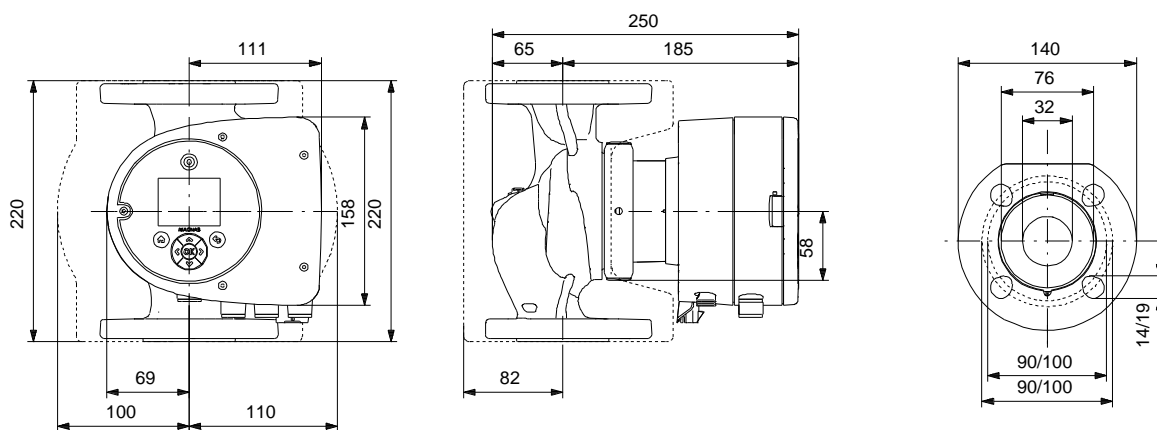

98333856 MAGNA3 32-60 F N 50 Hz

Note! All units are in [mm] unless others are stated.
Disclaimer: This simplified dimensional drawing does not show all details.